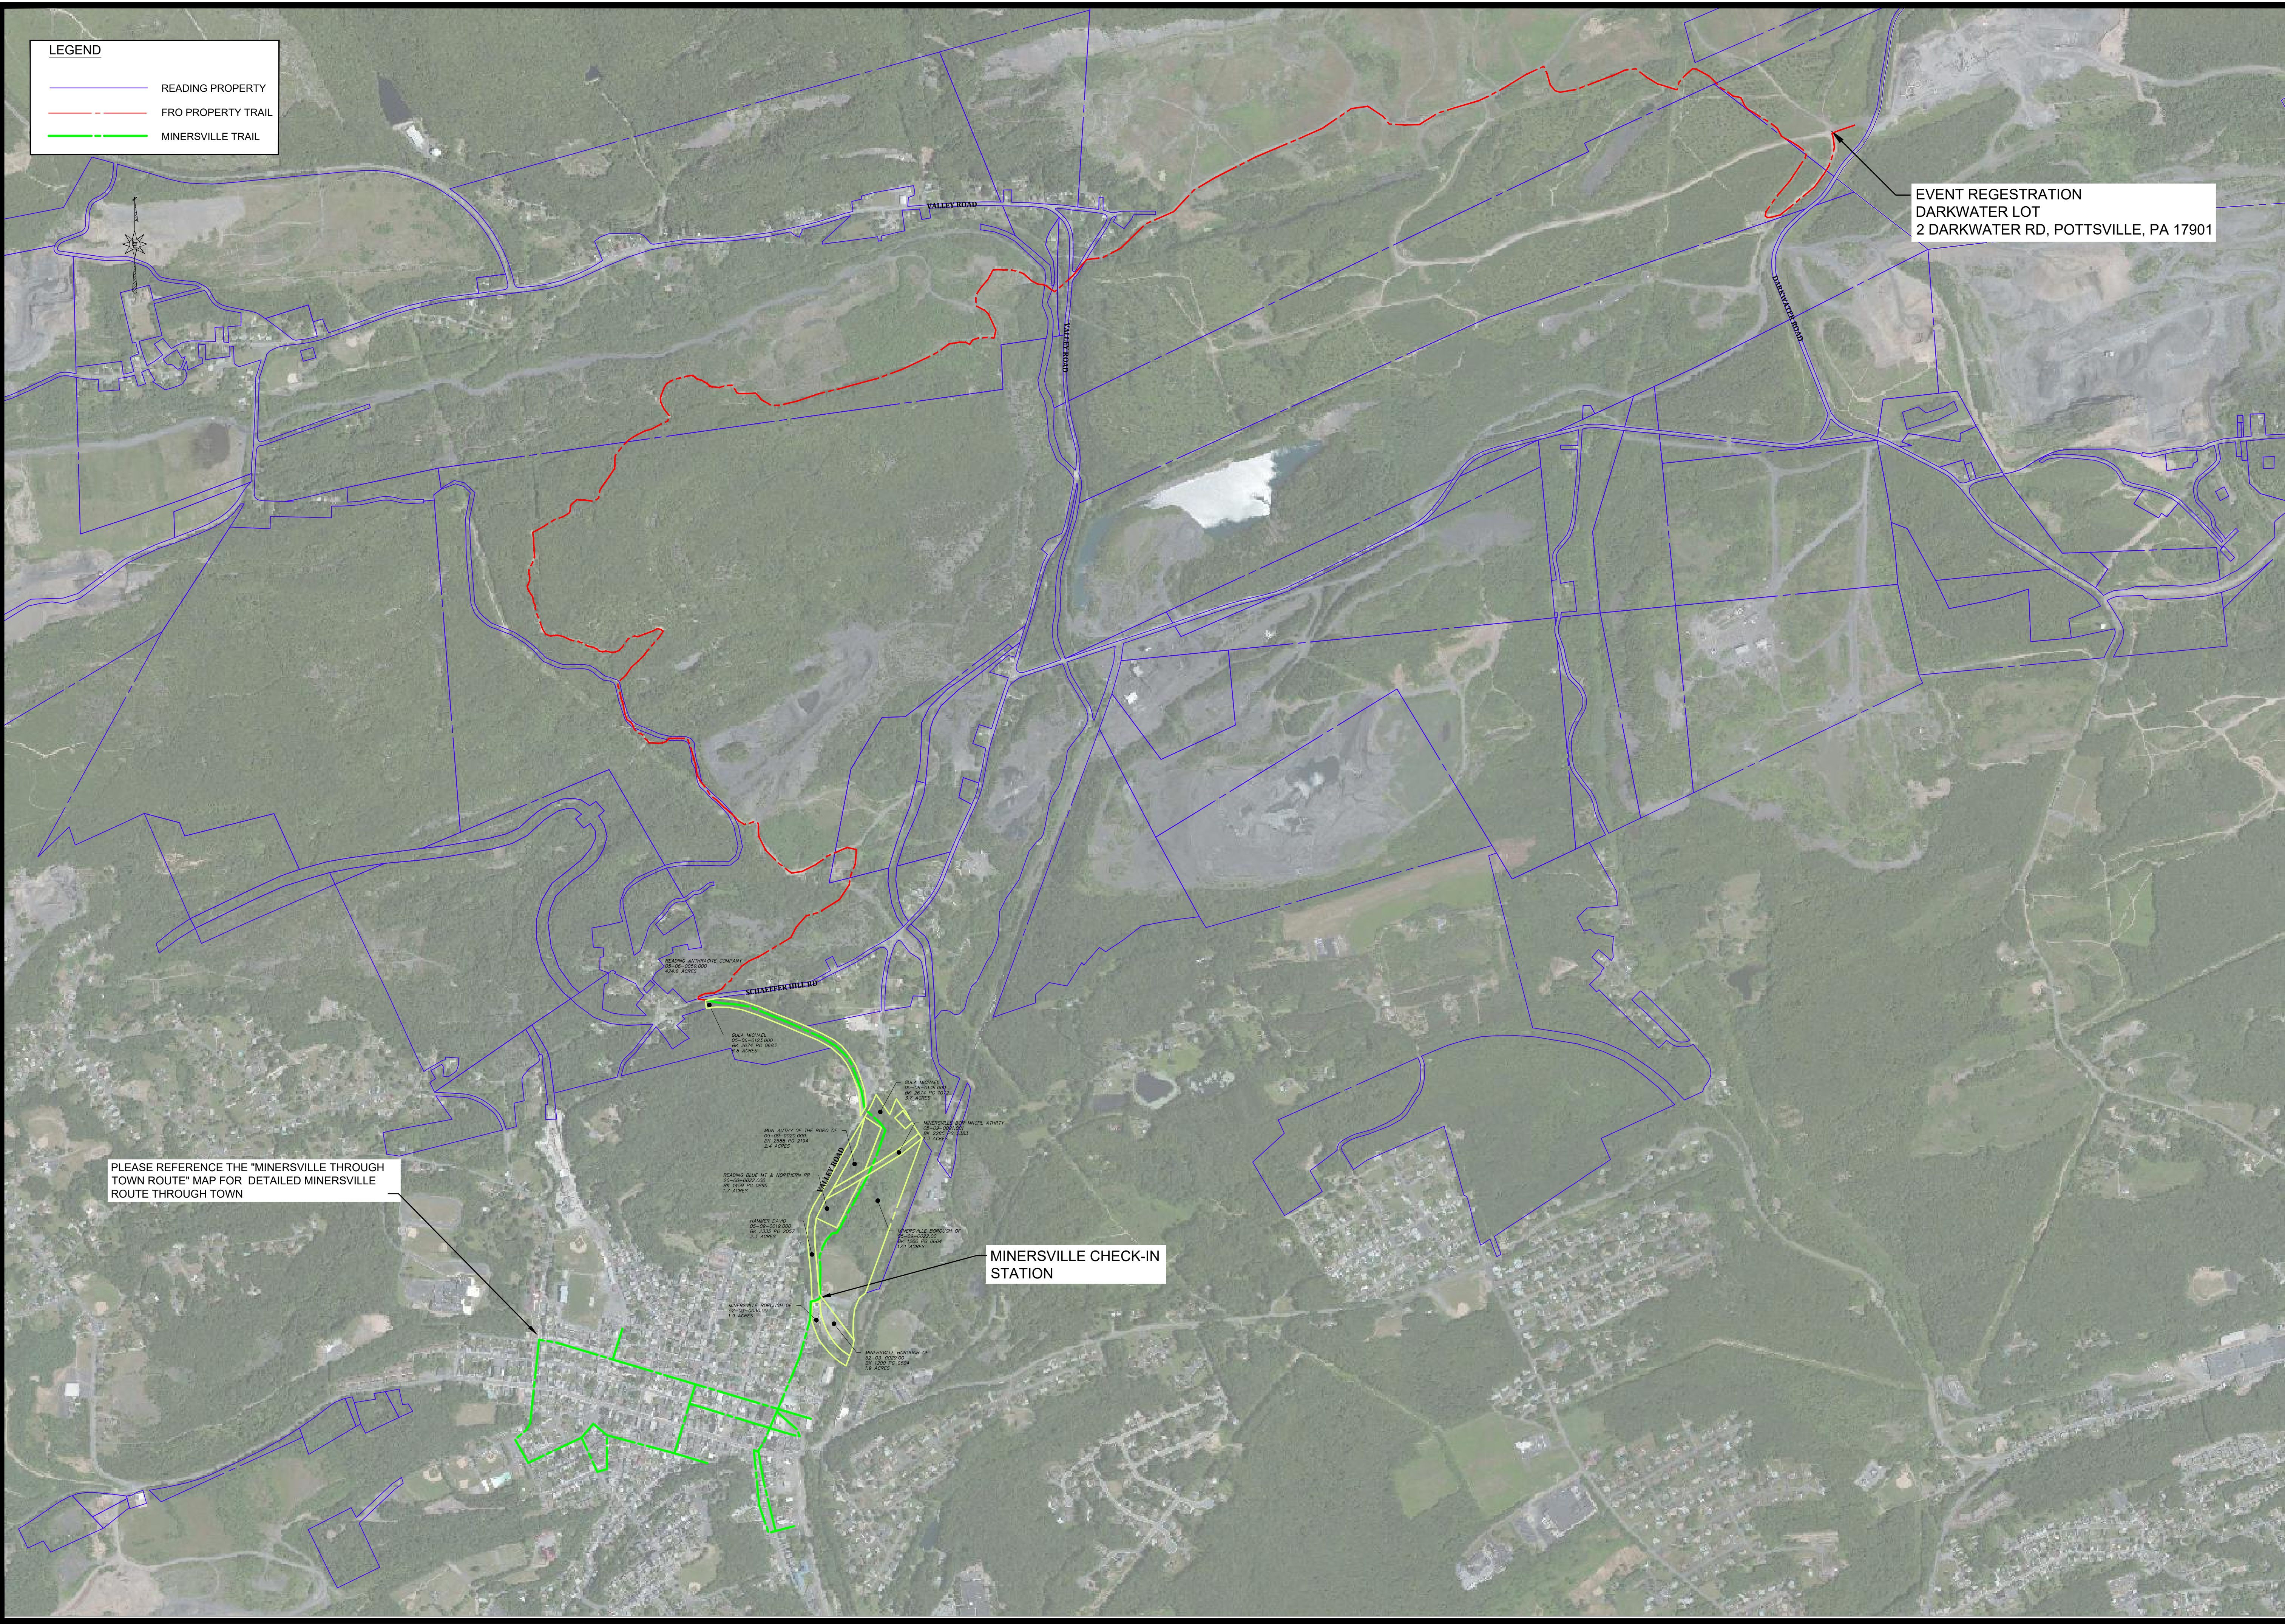

LEGEND	
	READING PROPERTY
	FRO PROPERTY TRAIL
	MINERSVILLE TRAIL

EVENT REGISTRATION
 DARKWATER LOT
 2 DARKWATER RD, POTTSVILLE, PA 17901

PLEASE REFERENCE THE "MINERSVILLE THROUGH TOWN ROUTE" MAP FOR DETAILED MINERSVILLE ROUTE THROUGH TOWN

MINERSVILLE CHECK-IN STATION

NO.	DATE	REVISIONS

DATE: 6-04-21
 SCALE: 1:700
 DRAWN BY: LEHIGH
 REVIEWER: X

DESIGNATED ROUTE

SCHUYLKILL COUNTY, PENNSYLVANIA

FRO MINERSVILLE EVENT

PROJECT
 FRO-04

SHEET
 S-1.0